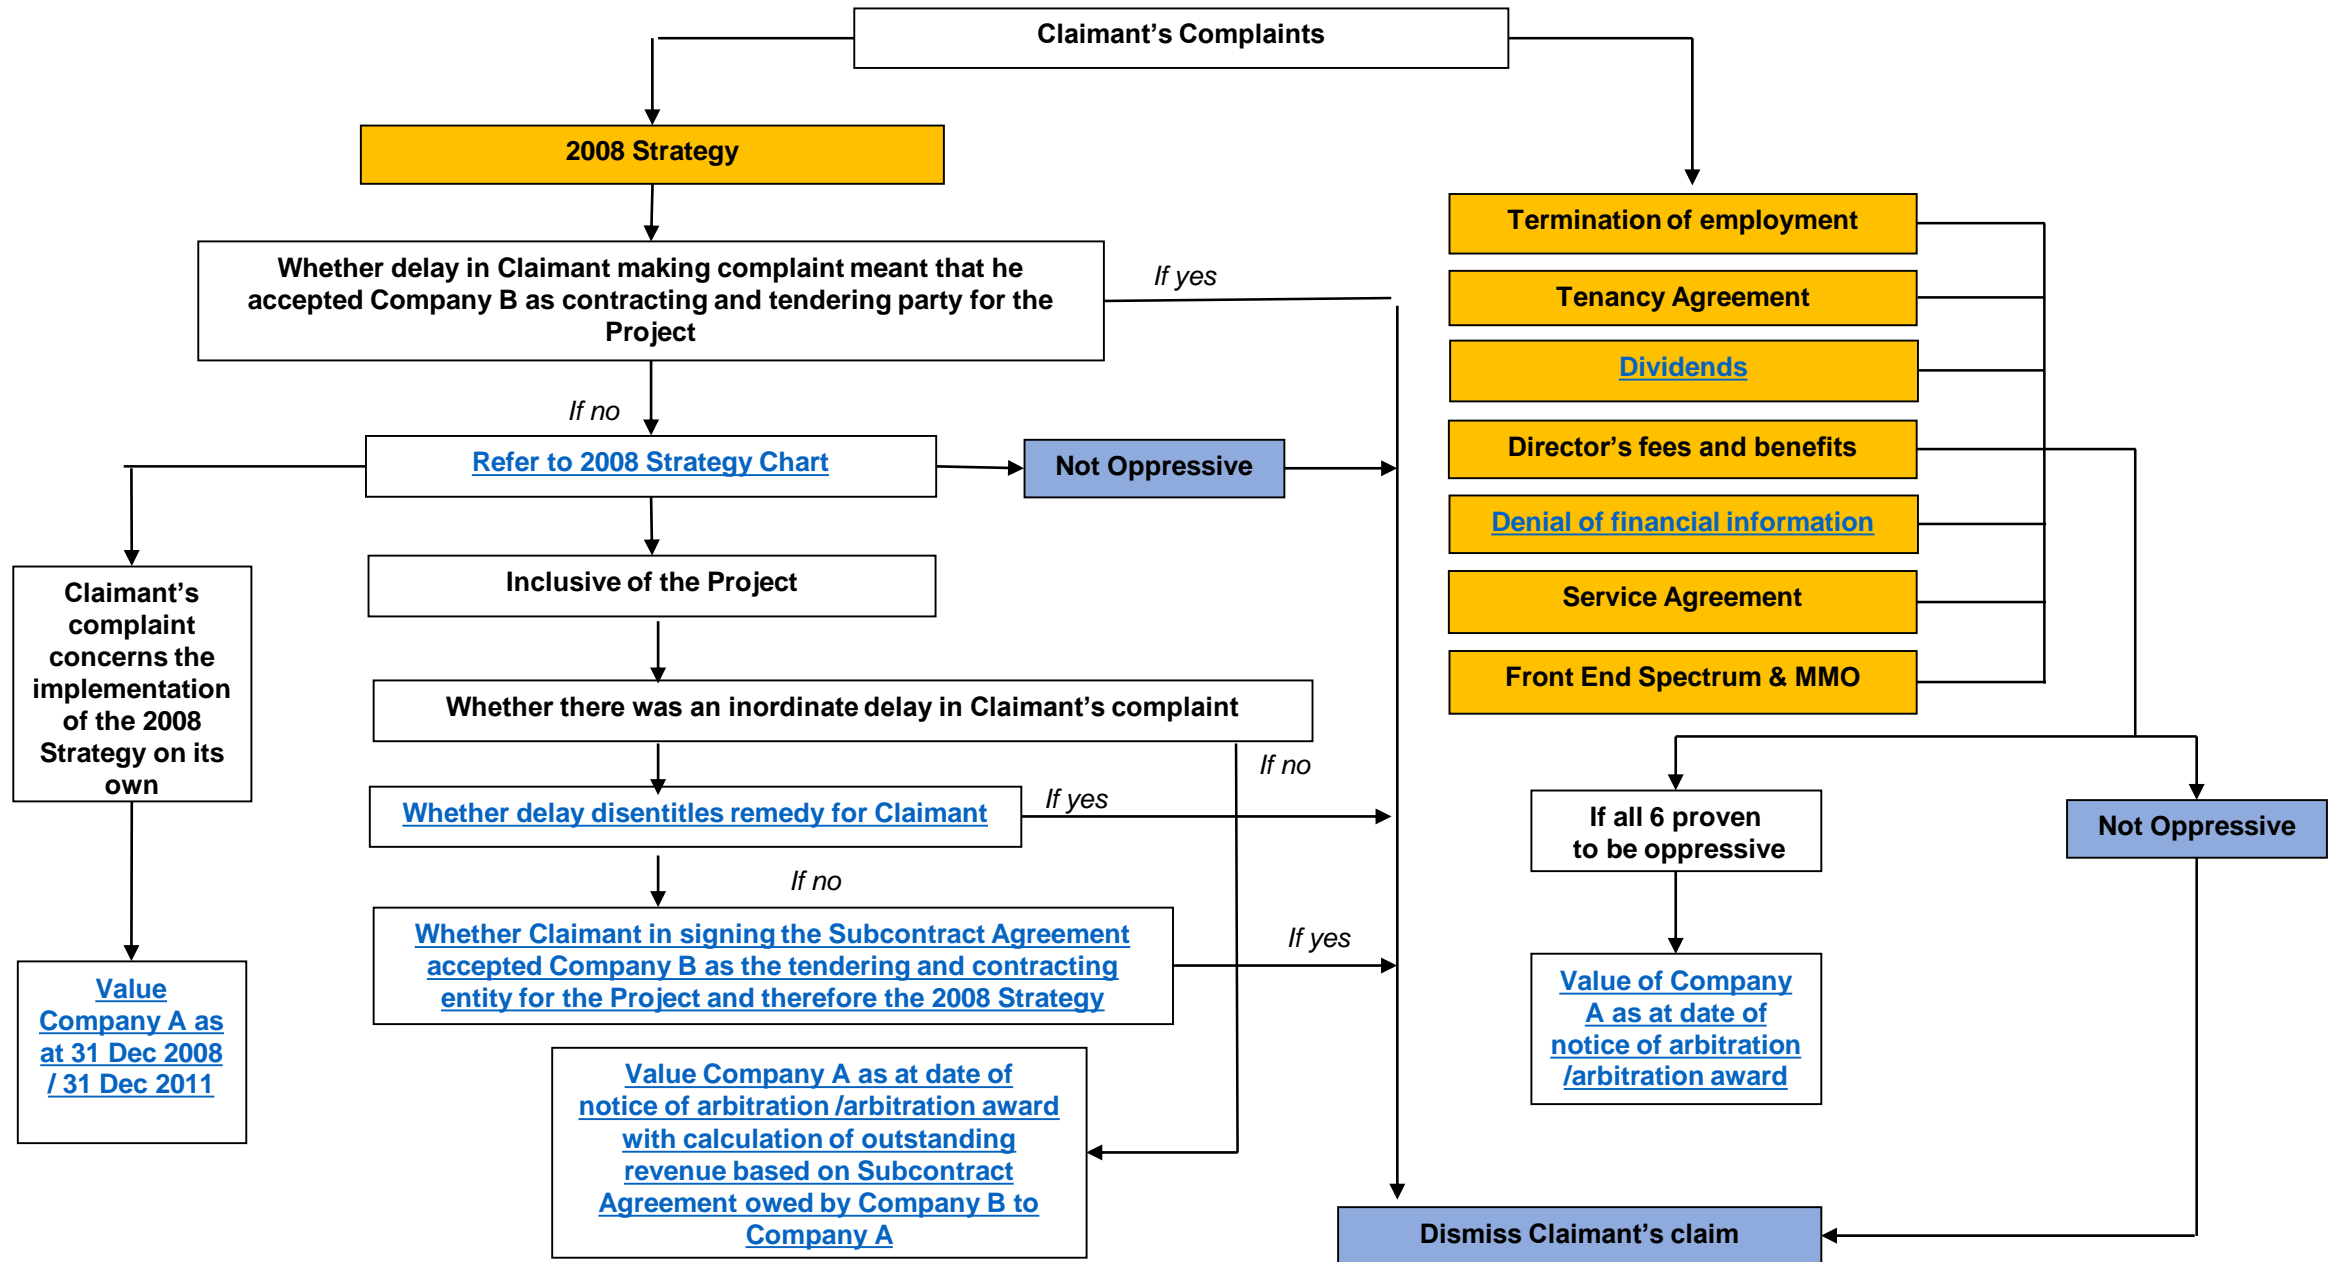

MAKING THE MOST OUT OF REMOTE HEARINGS

By Dato' Lim Chee Wee

cheewelimmalaysia@gmail.com

SAMPLE 1 – DECISION TREE

SAMPLE 2- TIMELINE

QUESTIONS