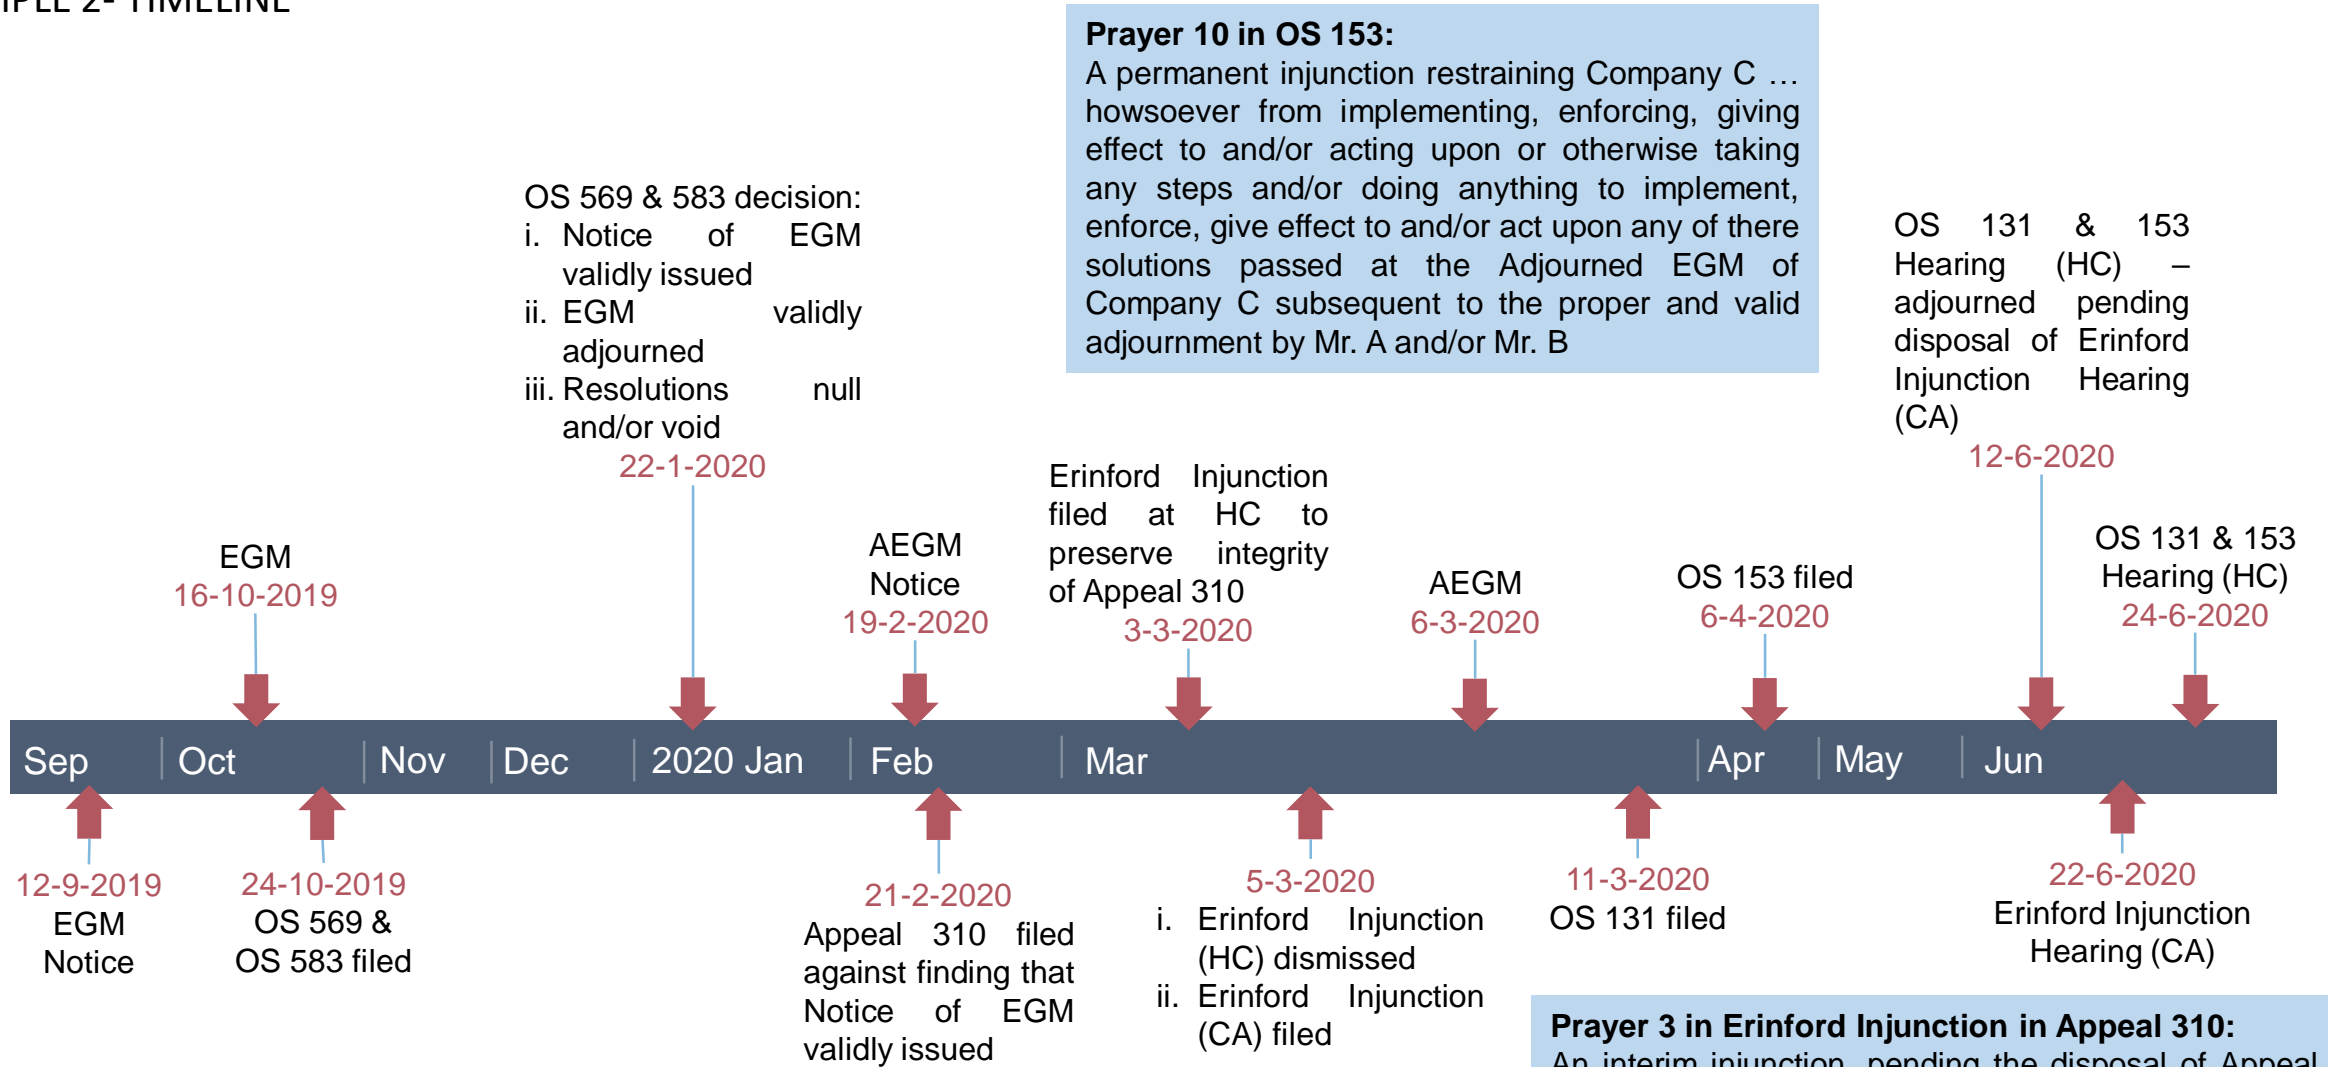

MAKING THE MOST OUT OF REMOTE HEARINGS

By Dato' Lim Chee Wee

cheewelimmalaysia@gmail.com

SAMPLE 1 – DECISION TREE

SAMPLE 2- TIMELINE

QUESTIONS